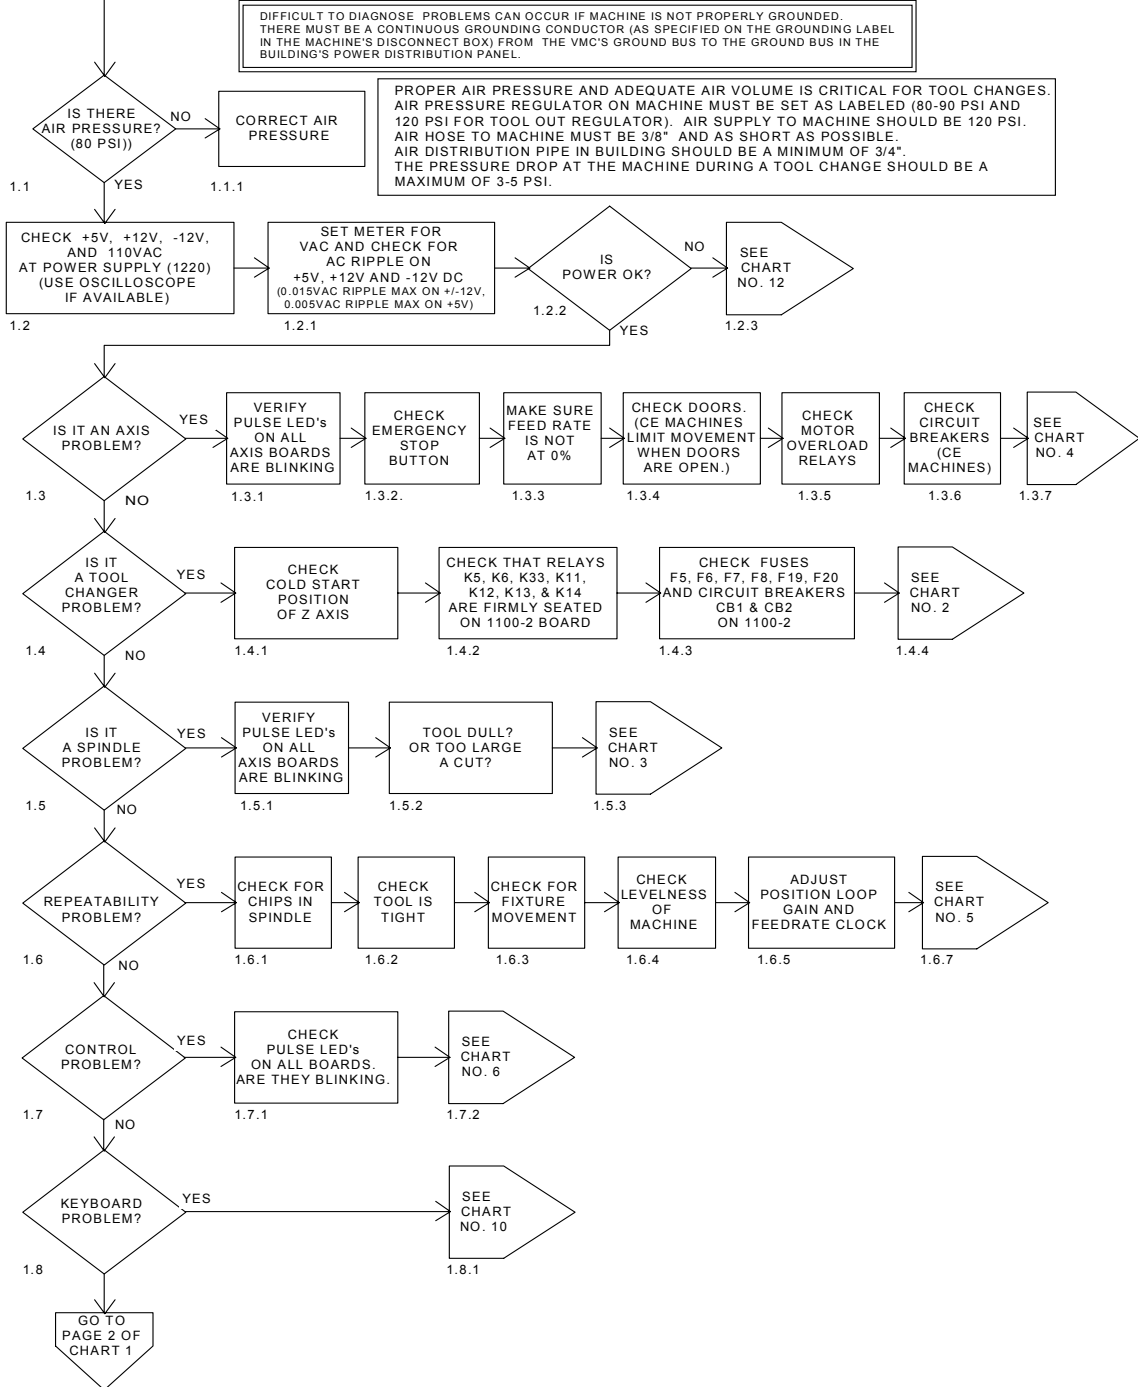

**CHART 1  
QUICK CHECKOUT PROCEDURE**

9-20-95

DASHED SYMBOLS APPLY TO CE NORM EUROPEAN MACHINES ONLY

Figure 16-1 Quick Checkout Procedure

Figure 16-2 Quick Checkout Procedure (Continued)

Figure 16-3 Quick Checkout Procedure (Continued)