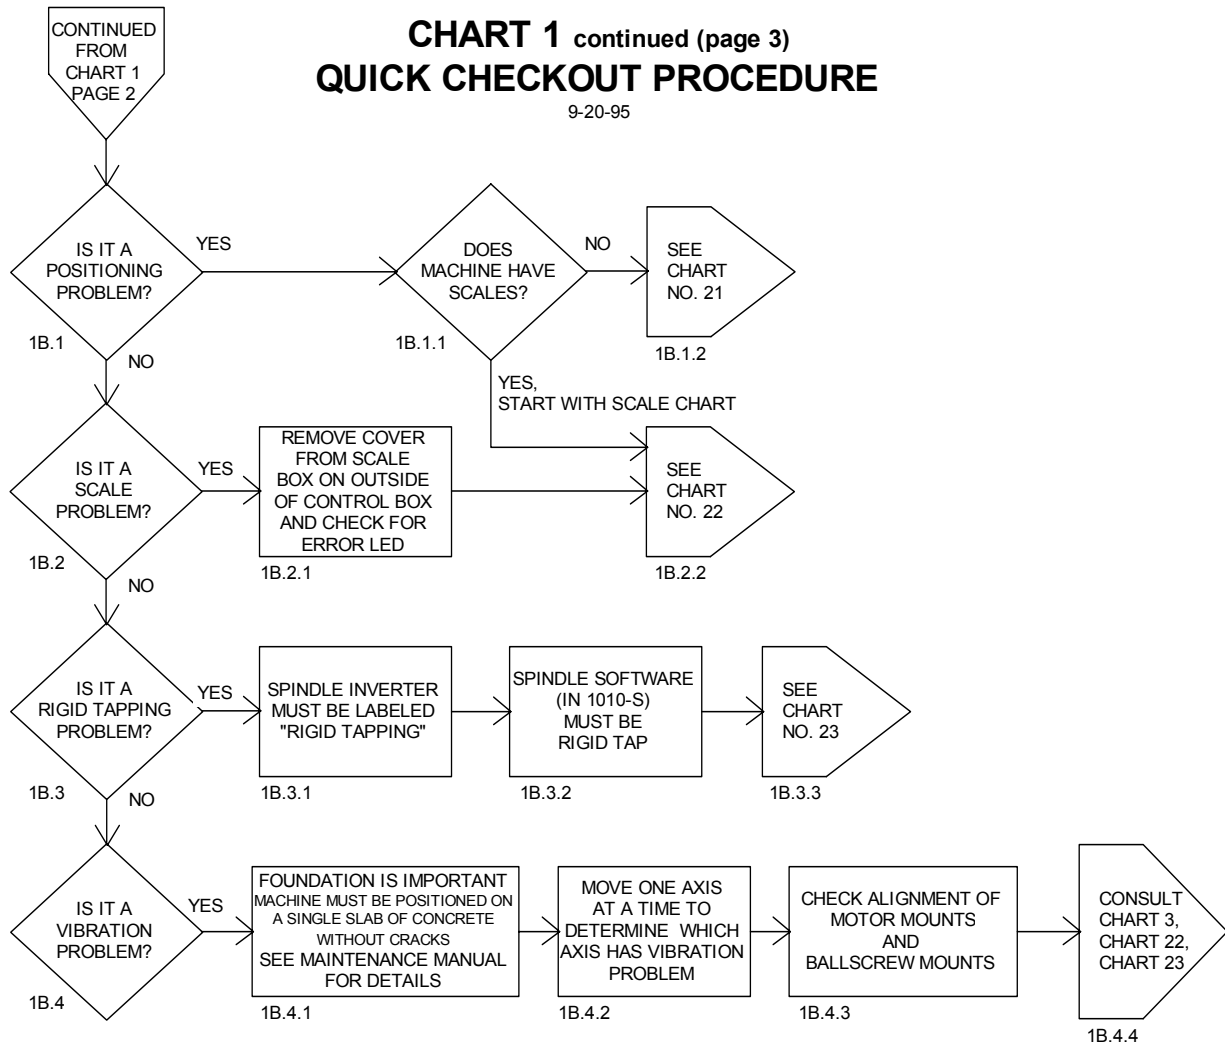

**CHART 1  
QUICK CHECKOUT PROCEDURE**

9-20-95

DASHED SYMBOLS APPLY TO CE NORM EUROPEAN MACHINES ONLY

Figure 16-1 Quick Checkout Procedure

Figure 16-2 Quick Checkout Procedure (Continued)

Figure 16-3 Quick Checkout Procedure (Continued)