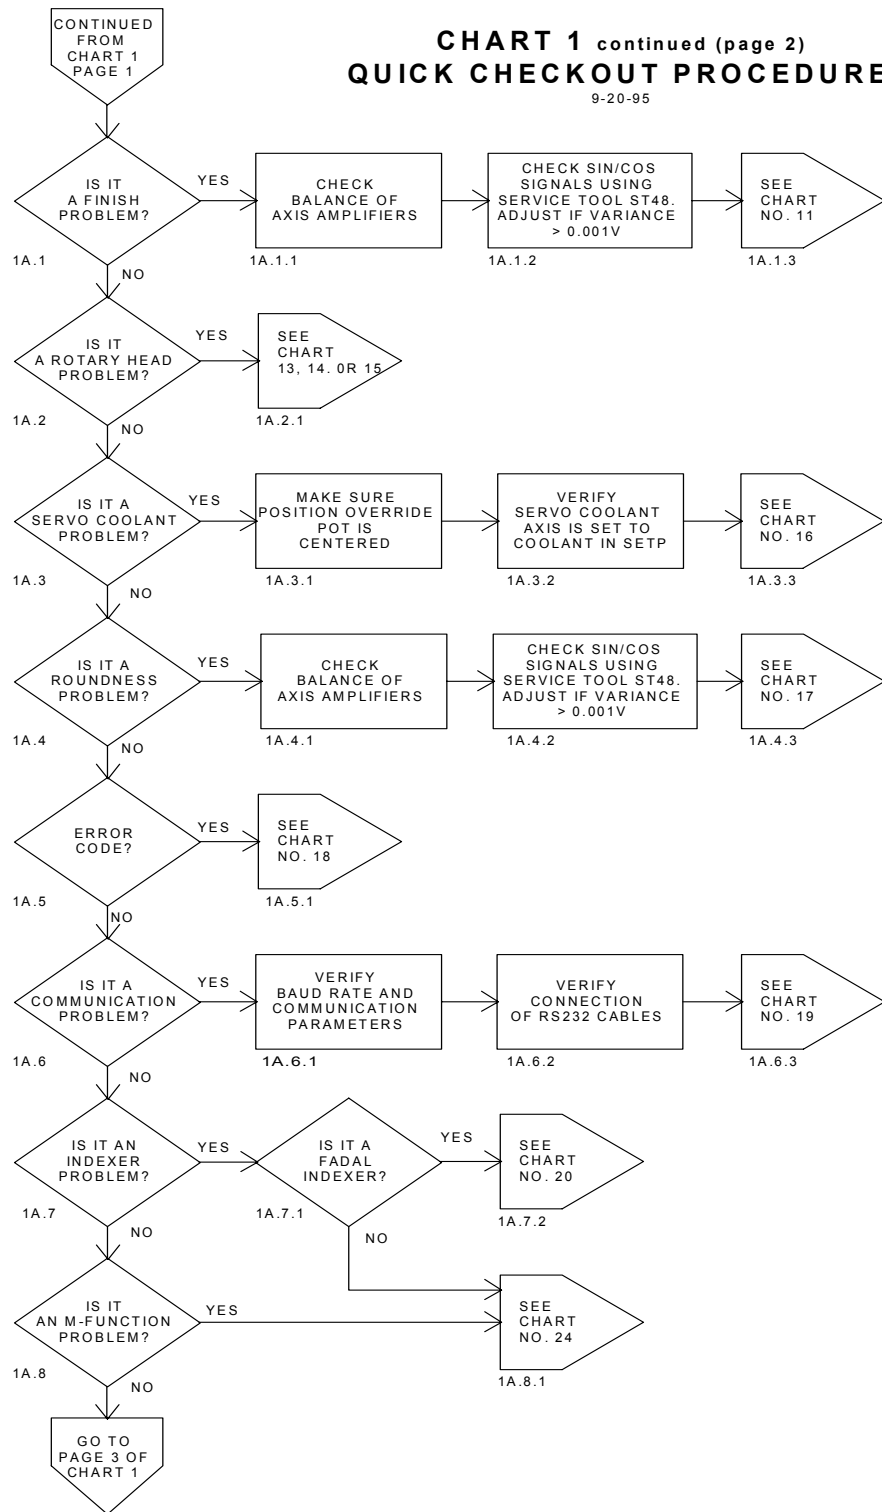

**CHART 1  
QUICK CHECKOUT PROCEDURE**

9-20-95

DASHED SYMBOLS APPLY TO CE NORM EUROPEAN MACHINES ONLY

Figure 16-1 Quick Checkout Procedure

Figure 16-2 Quick Checkout Procedure (Continued)

Figure 16-3 Quick Checkout Procedure (Continued)